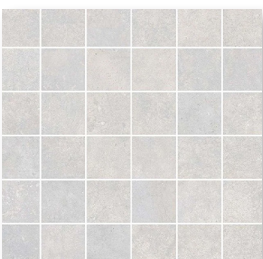

METROCRETE

COLLECTION

Wayne Tile
Company

waynetile.com

METROCRETE

STOCK SIZES

2"x2" Mosaic

AVAILABLE COLORS

Antracite

Dark Grey

Grey

White

Grey | 12"x24"

METROCRETE

TECHNICAL CHARACTERISTICS

Material	Glazed Porcelain
Finish	Matte
Thickness	9 mm
Rectified	Yes
DCOF	≥0.42
Application	Interior/Exterior
Frost Resistance	Yes
Water Absorption	≤0.5%